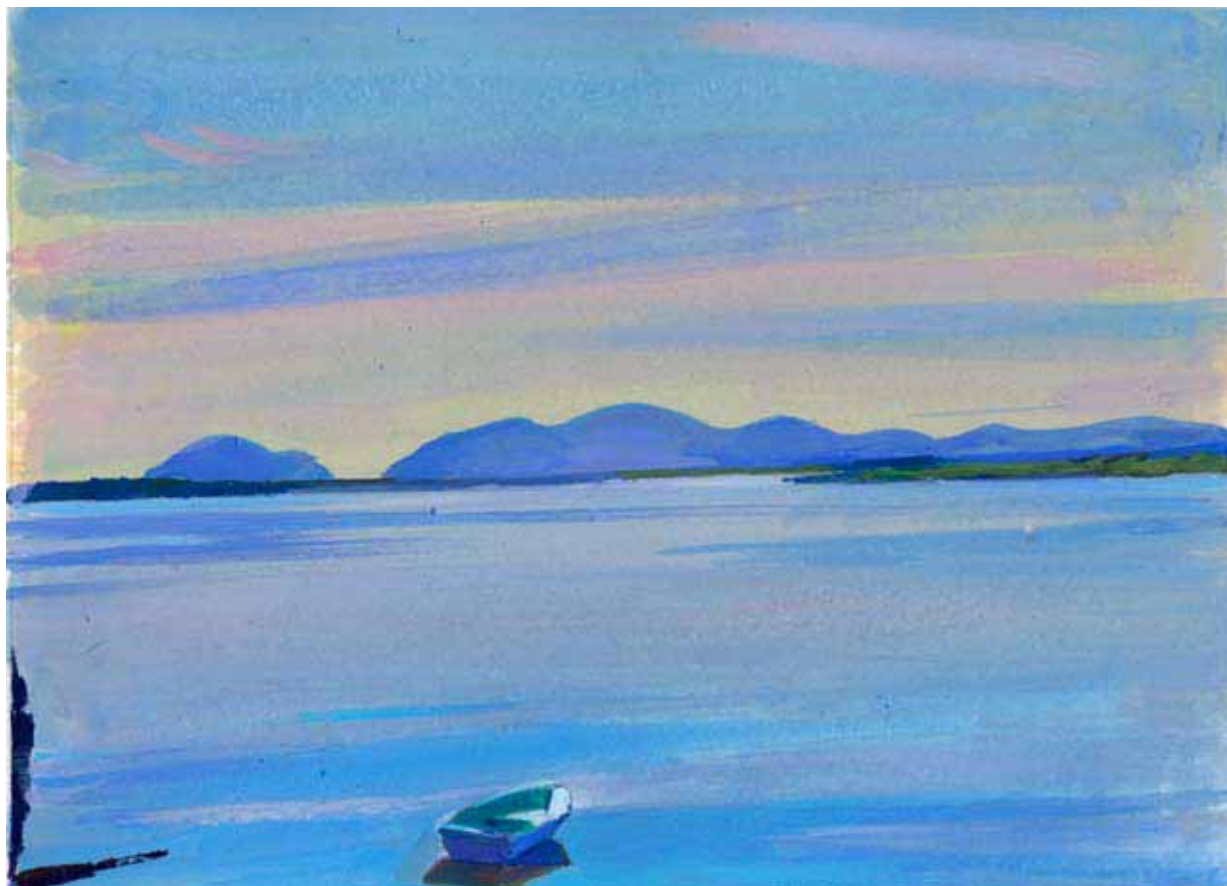

DAVID DEWEY

WASH & GOUACHE

July 16 - August 9, 2008

CALDBECK GALLERY

12 Elm St Rockland Maine 04841 207.594.5935 www.caldbeck.com caldbeck@midcoast.com

DAVID DEWEY

WASH & GOUACHE

David Dewey of Owls Head and Blairstown, NJ will show recent works in watercolor with gouache. Dewey's 3 large paintings, measuring 31x45 inches were painted in 2008. They conclude a body of work Dewey has produced over the past 3 years, shedding light on the Breakwater paintings which hung in Dewey's show at the Caldbeck in 2006. This time the artist experimented with the addition of gouache over the transparent watercolor, resulting in a luminosity not before reached. 35 small paintings complete the exhibit; they measure from 4x6 inches to 10x14 inches. These pieces are pushed the furthest in their watercolor and gouache infusions. The artist describes these as "an explosion of small paintings that happened over a very short period of time". Dewey is represented in nearly every museum in Maine, as well as the Newport Art Museum in Rhode Island, Washington State University, and Rider University, and innumerable corporate and private collections.

SAILING UNDER PINK CLOUD, 2007 watercolor & gouache 4 1/2 x 6 1/2 inches

INCOMING WAVES, 2007 watercolor & gouache 4 1/2 x 6 1/2 inches

SETTING MOON, 2007 watercolor & gouache 6 1/4 x 8 1/2 inches

PASSING SCHOONERS, 2007 watercolor & gouache 4 1/2 x 6 1/2 inches

THREE CLOUDS AT SUNSET, 2007 watercolor & gouache 4 1/2 x 6 1/2 inches

LOOKING TOWARD SCHOODIC, 2007 watercolor & gouache 6 1/8 x 8 1/4 inches

TWILIGHT ISLE AU HAUT, 2007 watercolor & gouache 8 x 10 1/4 inches