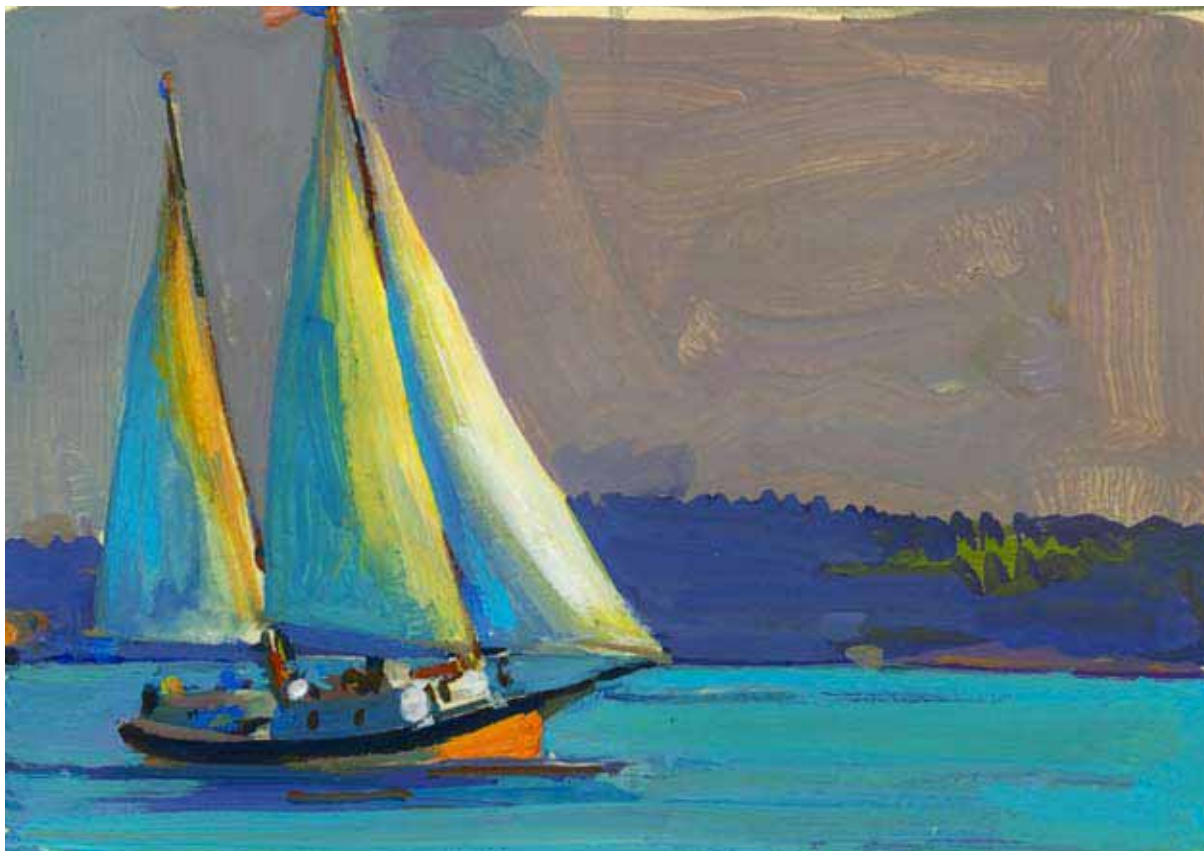

BREAKING CLOUDS, 2007 watercolor & gouache 4 1/2 x 6 1/2 inches

UNDER SAIL, 2007 watercolor & gouache 4 1/2 x 6 1/2 inches

CALDBECK GALLERY

12 Elm St Rockland Maine 04841 207.594.5935 www.caldbeck.com caldbeck@midcoast.com

Hours : Monday - Saturday, 11 - 5pm, Wednesday until 8pm, Sunday 1-5pm