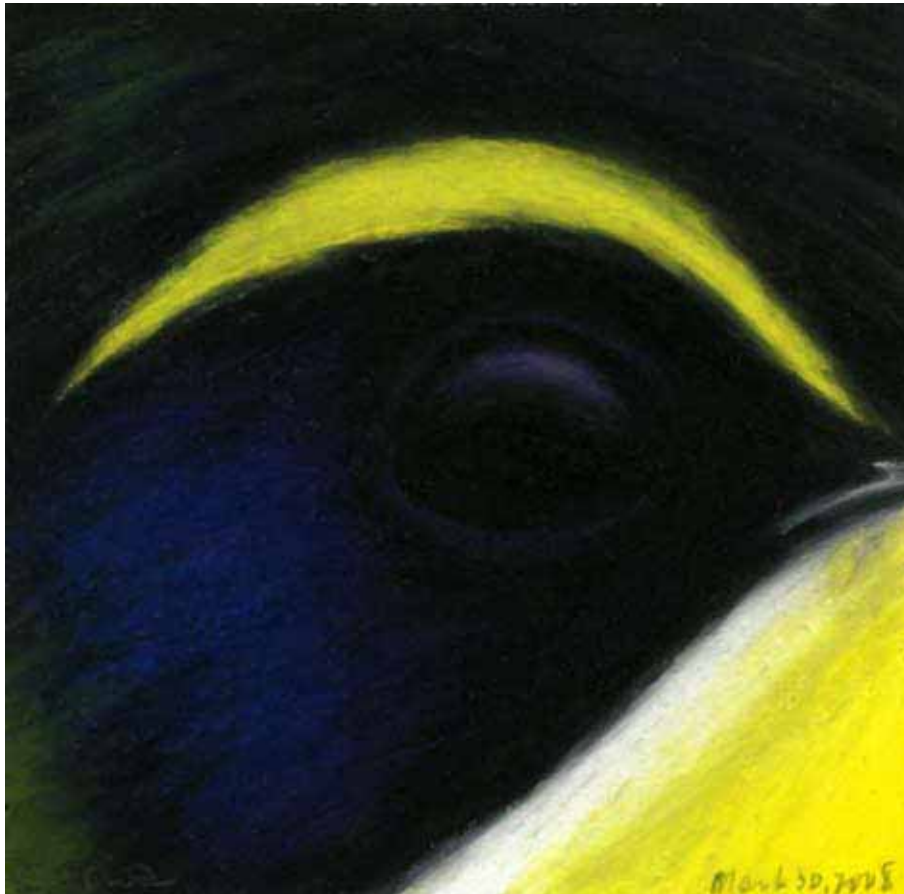

OSPREY I November 8, 2007 oil pastel on paper 4 1/4 x 4 1/4 inches

MANY-COLORED RUSH TYRANT March 20, 2008 oil pastel on paper 4 1/4 x 4 1/4 inches

CALDBECK GALLERY

12 Elm St Rockland Maine 04841 207.594.5935 www.caldbeck.com caldbeck@midcoast.com

Spring Hours : Tuesday - Saturday, 11 - 5pm