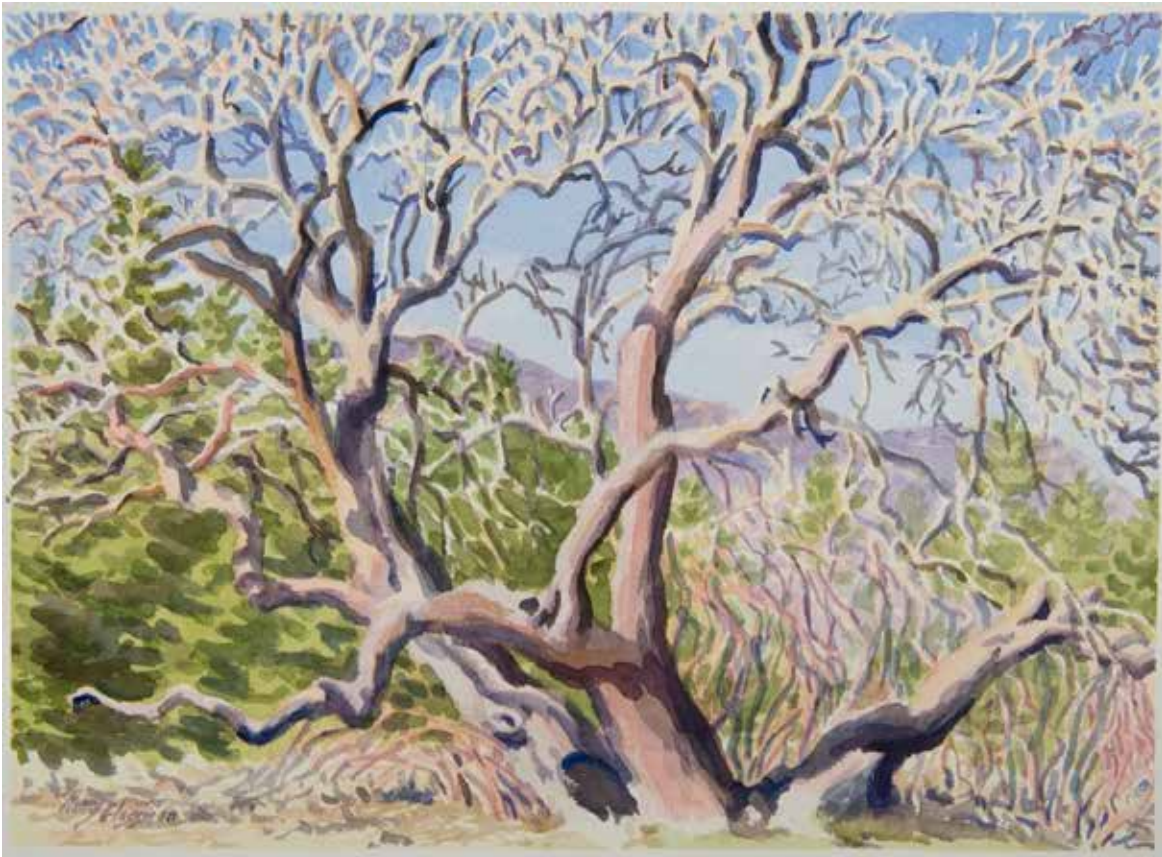

HAWTHORNE BLOSSOMS 2017 oil on aluminum 7 x 5 inches
Nancy Glassman