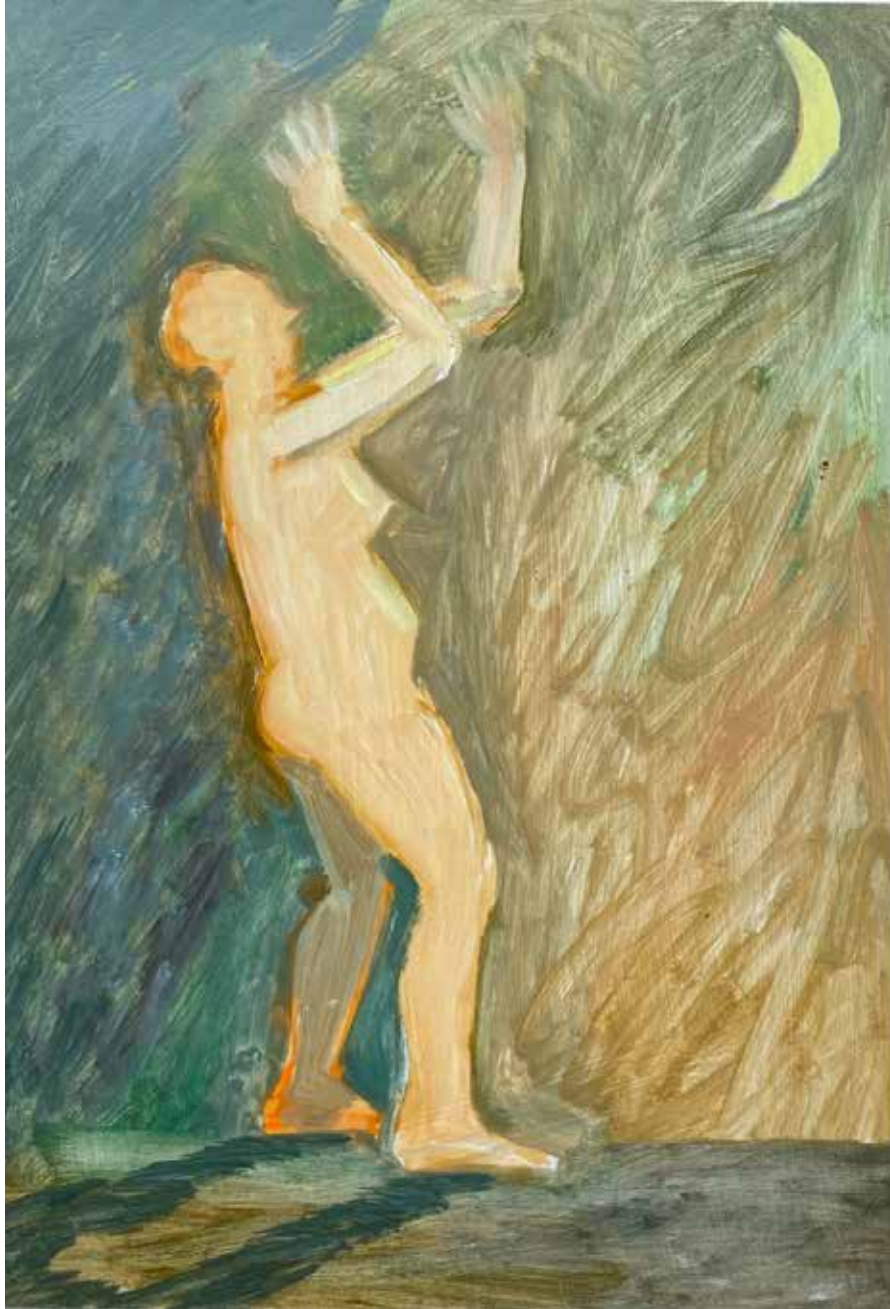

12 Elm Street Rockland Maine 04841

www.caldbeck.com 207 594 5935 caldbeck@midcoast.com

Left: Lois Dodd NUDE ON BICYCLE 2019 oil on panel 5 x 7 inches
Photo Credit : David Clough

Right: Elizabeth O'Reilly TWO PINK POPPIES 2020 oil on panel 8 x 11 inches
Photo Credit : Kevin Noble

STRIDING NUDE, HANDS BEHIND HEAD 2020
oil on aluminum 7 x 5 inches
Lois Dodd

2 NUDES IN CONVERSATION 2020

oil on aluminum 7 x 5 inches

Lois Dodd

KNEELING FIGURE WITH ARM RAISED 2020

oil on aluminum 7 x 5 inches

Lois Dodd

NUDE WITH SHOVEL 2020
oil on aluminum 7 x 5 inches
Lois Dodd

BENT FIGURE, HANDS, FEET AND HEAD TOUCHING GROUND 2020

oil on aluminum 7 x 5 inches

Lois Dodd

STANDING FIGURE BACK 2020
oil on aluminum 7 x 5 inches
Lois Dodd

DANCING NUDE 2020
oil on aluminum 7 x 5 inches
Lois Dodd

MOON WORSHIPER 2020
oil on aluminum 7 x 5 inches
Lois Dodd

NUDE SEATED, LEANING FORWARD ON GRASS 2020

oil on aluminum 5 x 7 inches

Lois Dodd

MONARDA ON GREEN 2020
oil on panel 15 x 13 inches
Elizabeth O'Reilly
Photo Credit : Kevin Noble