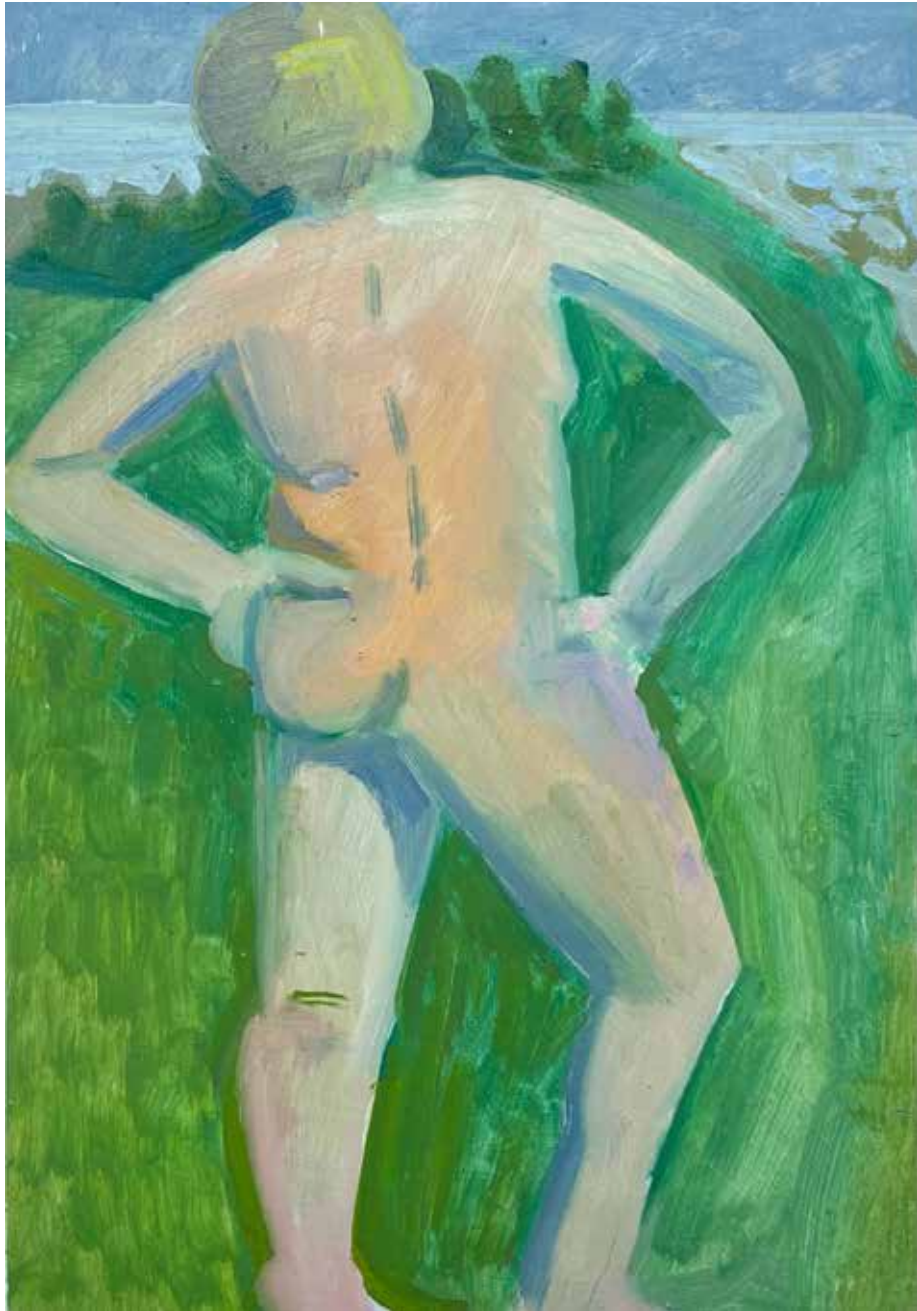

12 Elm Street Rockland Maine 04841

www.caldbeck.com 207 594 5935 caldbeck@midcoast.com

Left: Lois Dodd NUDE ON BICYCLE 2019 oil on panel 5 x 7 inches
Photo Credit : David Clough

Right: Elizabeth O'Reilly TWO PINK POPPIES 2020 oil on panel 8 x 11 inches
Photo Credit : Kevin Noble

STRIDING NUDE, HANDS BEHIND HEAD 2020
oil on aluminum 7 x 5 inches
Lois Dodd

2 NUDES IN CONVERSATION 2020

oil on aluminum 7 x 5 inches

Lois Dodd

KNEELING FIGURE WITH ARM RAISED 2020

oil on aluminum 7 x 5 inches

Lois Dodd

NUDE WITH SHOVEL 2020
oil on aluminum 7 x 5 inches
Lois Dodd

BENT FIGURE, HANDS, FEET AND HEAD TOUCHING GROUND 2020

oil on aluminum 7 x 5 inches

Lois Dodd

STANDING FIGURE BACK 2020
oil on aluminum 7 x 5 inches
Lois Dodd

DANCING NUDE 2020
oil on aluminum 7 x 5 inches
Lois Dodd

MOON WORSHIPER 2020
oil on aluminum 7 x 5 inches
Lois Dodd

NUDE SEATED, LEANING FORWARD ON GRASS 2020

oil on aluminum 5 x 7 inches

Lois Dodd

MONARDA ON GREEN 2020
oil on panel 15 x 13 inches
Elizabeth O'Reilly
Photo Credit : Kevin Noble