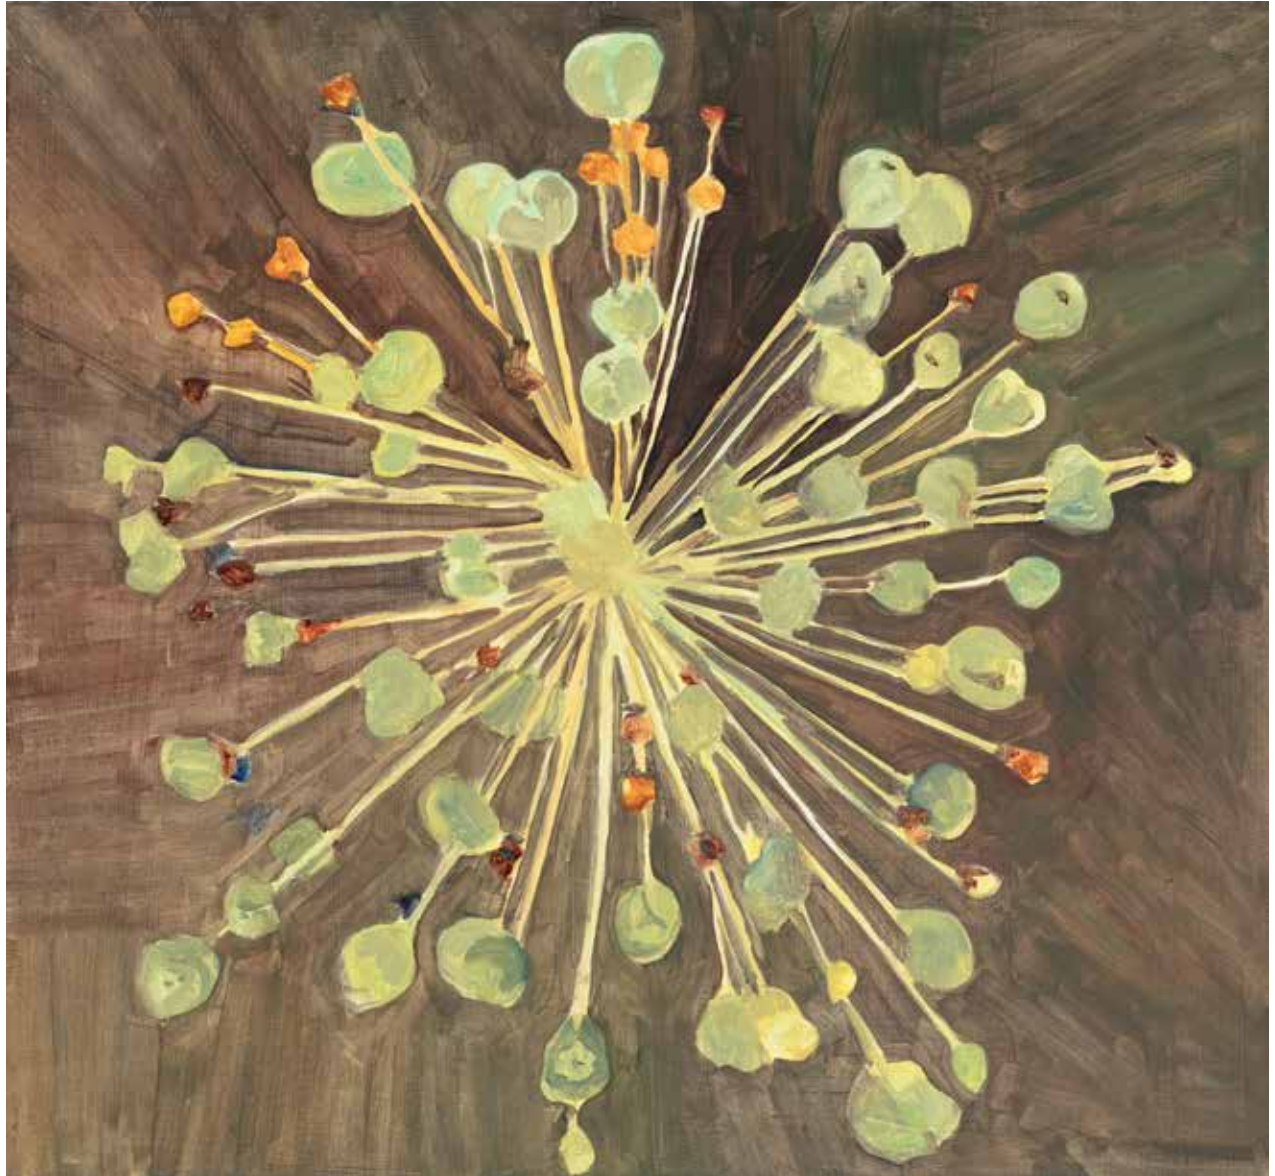

DANCING NUDE 2020
oil on aluminum 7 x 5 inches
Lois Dodd

MOON WORSHIPER 2020
oil on aluminum 7 x 5 inches
Lois Dodd

NUDE SEATED, LEANING FORWARD ON GRASS 2020

oil on aluminum 5 x 7 inches

Lois Dodd

MONARDA ON GREEN 2020
oil on panel 15 x 13 inches
Elizabeth O'Reilly
Photo Credit : Kevin Noble

SUNNY SCABIOSA 2020
oil on panel 11 x 9 inches
Elizabeth O'Reilly

YELLOW ZINNIA FACE 2020
oil on panel 17 x 13 inches
Elizabeth O'Reilly

ALLIUM AGAINST WOODS 2020
oil on panel 15 x 15 inches
Elizabeth O'Reilly

TWO PALE POPPIES 2020
oil on panel 8 x 11 inches
Elizabeth O'Reilly
Photo Credit : Kevin Noble

ZINNIA AND FOREST 2020
oil on panel 15 x 10 inches
Elizabeth O'Reilly
Photo Credit : Kevin Noble

ALLIUM WITH DRIED ORANGE PODS 2020
oil on panel 15 x 16 inches
Elizabeth O'Reilly