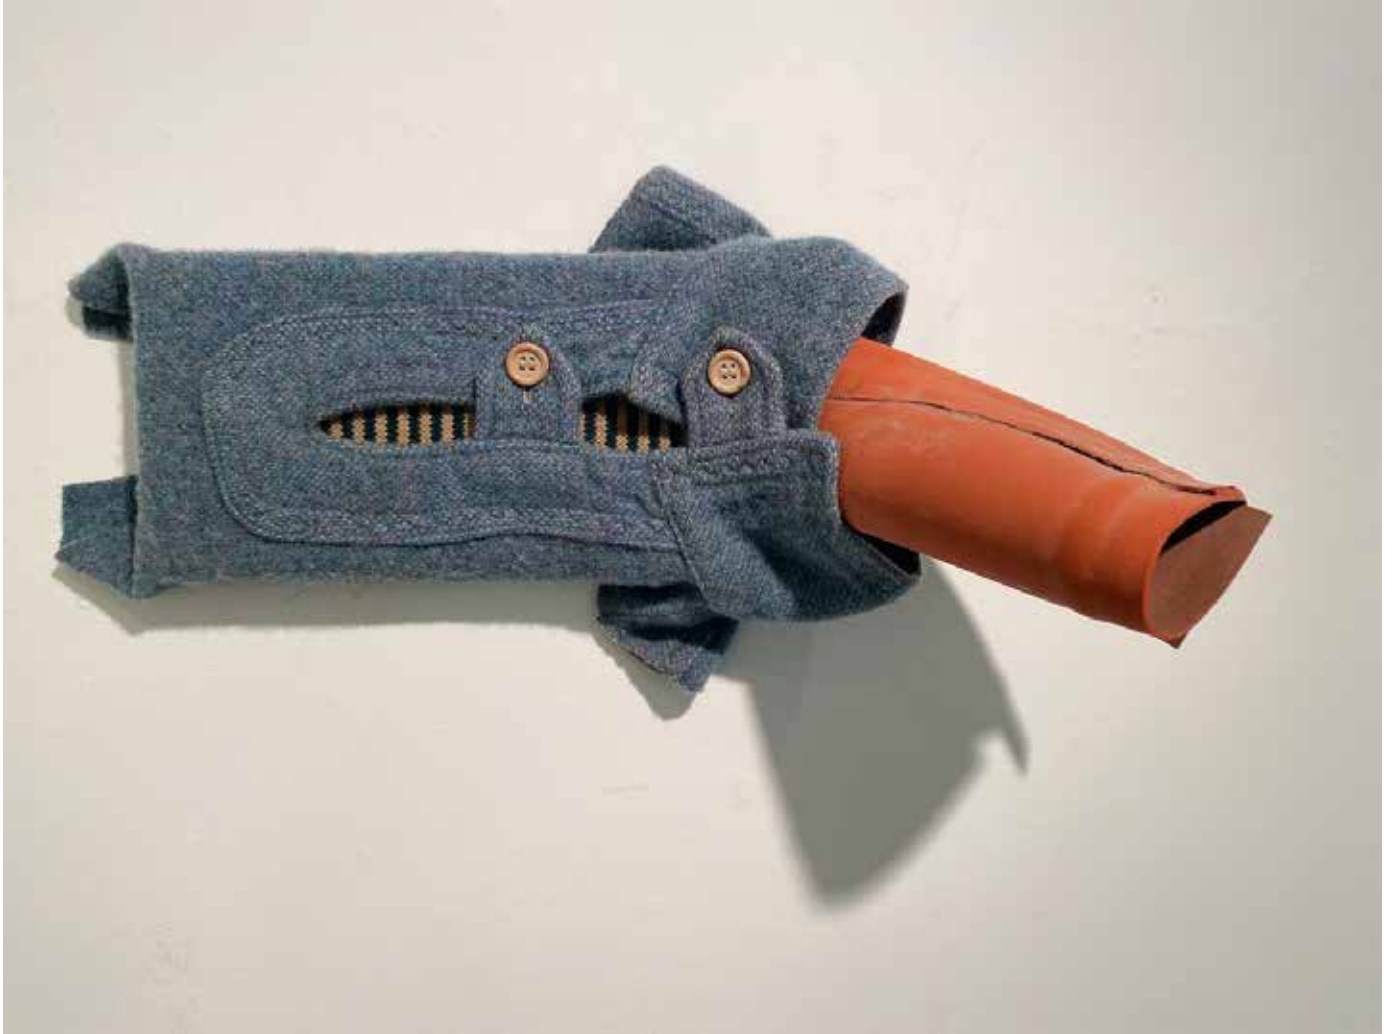

MAINE (Covid Edition) 2020
found wool on wood 12 x 9 x 3 inches
Dan Dowd