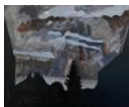

13. Lois Dodd_NIGHT SKY BETWEEN BUILDINGS_1978_oil on panel_15 ½ x 19 inches