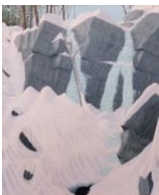

3. Michael Reece\_EARLY MAY, MOODY MOUNTAIN\_2003\_oil on canvas\_30 x 33 inches

4. Todd Watts\_DIFFERENT KINDS OF AIR\_2008\_photograph\_46 x 66 inches

5. Dennis Pinette\_EDGE OF THE FIELD\_2002\_oil on rag paper\_18 x 18

6. Bayard Hollins\_BRACKETS\_2021\_oil on canvas\_24 x 30 inches

7. Alan Bray\_INDIAN STREAM FALLS\_1989\_casein on panel\_30 x 24 inches

8. Todd Watts\_A SHADOW TOO MANY\_2008\_photograph\_66 x 46 inches