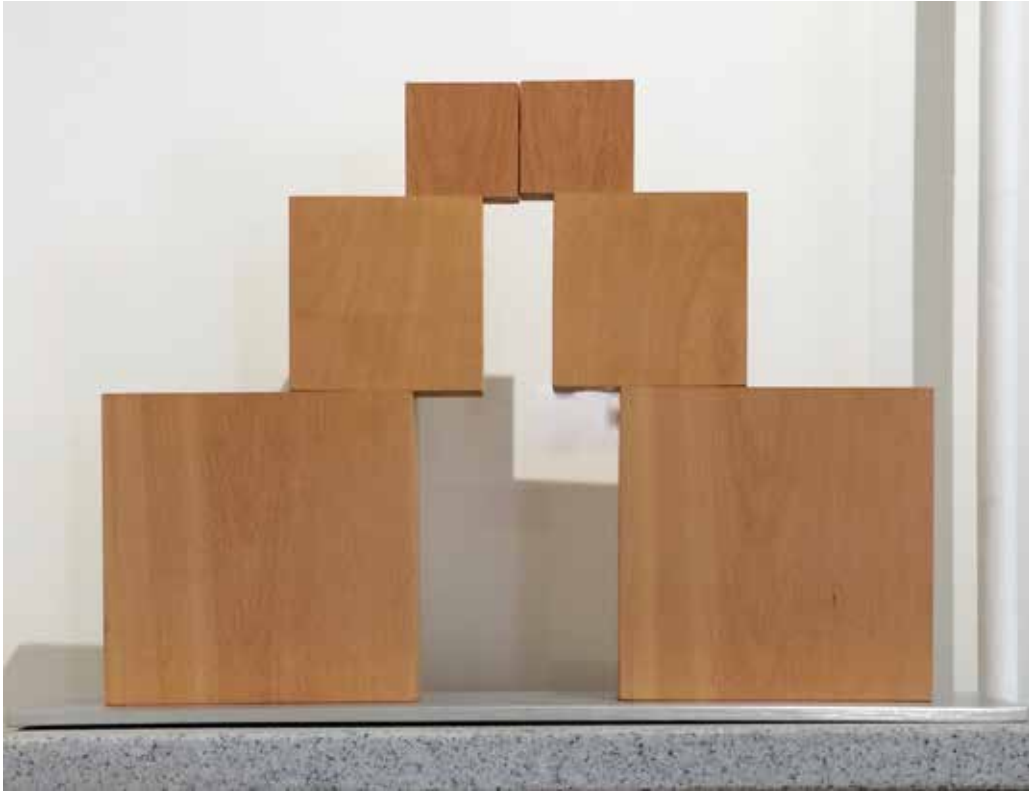

INTERLOCK 2020
painted cherry 16 x 5 x 5 inches

TELESCOPING 2017
beechwood 36 x 9 x 9 inches

LAPPING 2020
maple 16 x 6 x 3 inches

HIEROGLYPHS 2020
painted aluminium 7 x 19 x 2 inches

FRESHWATER 2020
maine granite 16 x 6 x 6 inches

CORBEL 2021
beechwood and aluminium 16 x 22 x 5 inches

SPIN 2022
baltic plywood 14 x 8 x 3 inches

COINCIDENCE 2020
cherry and beech 24 x 7 x 3 inches

Sculpture carries my studies of proportion into three dimensions. The stepped forms progress by diminishing in size according to the ratios found in the Fibonacci Series of the Golden Ratio. These same proportions are found in shells, plants, human forms and the cosmos. They have been utilized in art and architecture for thousands of years. Various materials including wood, stone, and metal are employed in their creation, sometimes with a natural finish and sometimes painted.