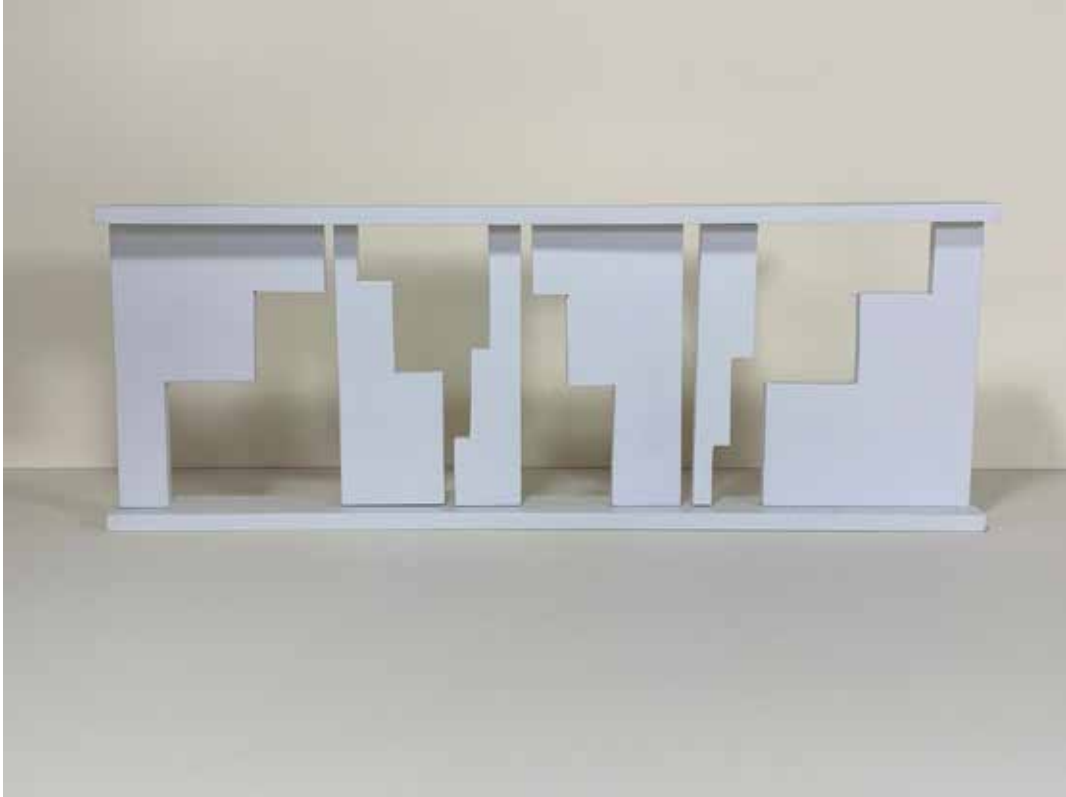

JACK SILVERIO

Sculpture

May 28 - June 26, 2022
Opening Reception First Friday
June 3rd 5-7PM

CALDBECK GALLERY

12 Elm Street Rockland Maine 04841 207 594 5935
new email: info@caldbeck.com • www.caldbeck.com

INTERLOCK 2020
painted cherry 16 x 5 x 5 inches

TELESCOPING 2017
beechwood 36 x 9 x 9 inches

LAPPING 2020
maple 16 x 6 x 3 inches

HIEROGLYPHS 2020
painted aluminium 7 x 19 x 2 inches

FRESHWATER 2020
maine granite 16 x 6 x 6 inches

CORBEL 2021
beechwood and aluminium 16 x 22 x 5 inches

SPIN 2022
baltic plywood 14 x 8 x 3 inches

COINCIDENCE 2020
cherry and beech 24 x 7 x 3 inches

Sculpture carries my studies of proportion into three dimensions. The stepped forms progress by diminishing in size according to the ratios found in the Fibonacci Series of the Golden Ratio. These same proportions are found in shells, plants, human forms and the cosmos. They have been utilized in art and architecture for thousands of years. Various materials including wood, stone, and metal are employed in their creation, sometimes with a natural finish and sometimes painted.