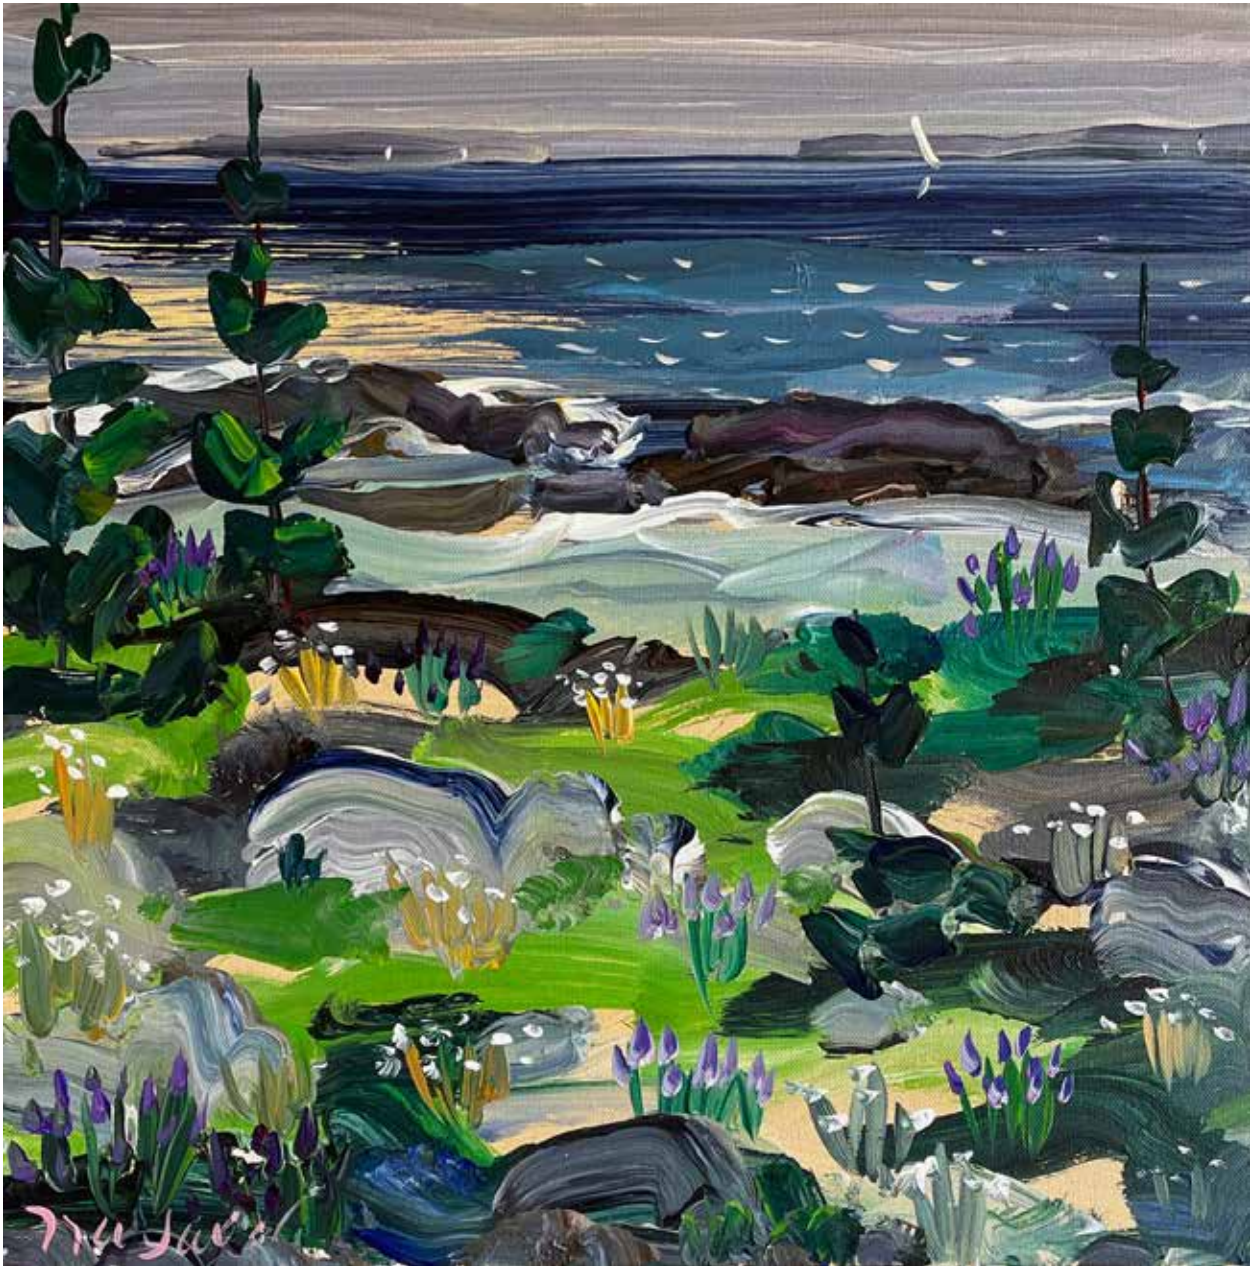

IT'S A BEAUTIFUL DAY 2022
acrylic on canvas 24 x 36 inches

I try to let go of what a place looks like to get to how a place feels. Beyond the surface of things to that secret undercurrent that holds my imagination.

These are paintings forged by memories. I want to strip it down to the core matter. A distillation that keeps me coming back for more.

Bayard Hollins
June 2022

EAST SHORE 2022
acrylic on canvas 18 x 18 inches