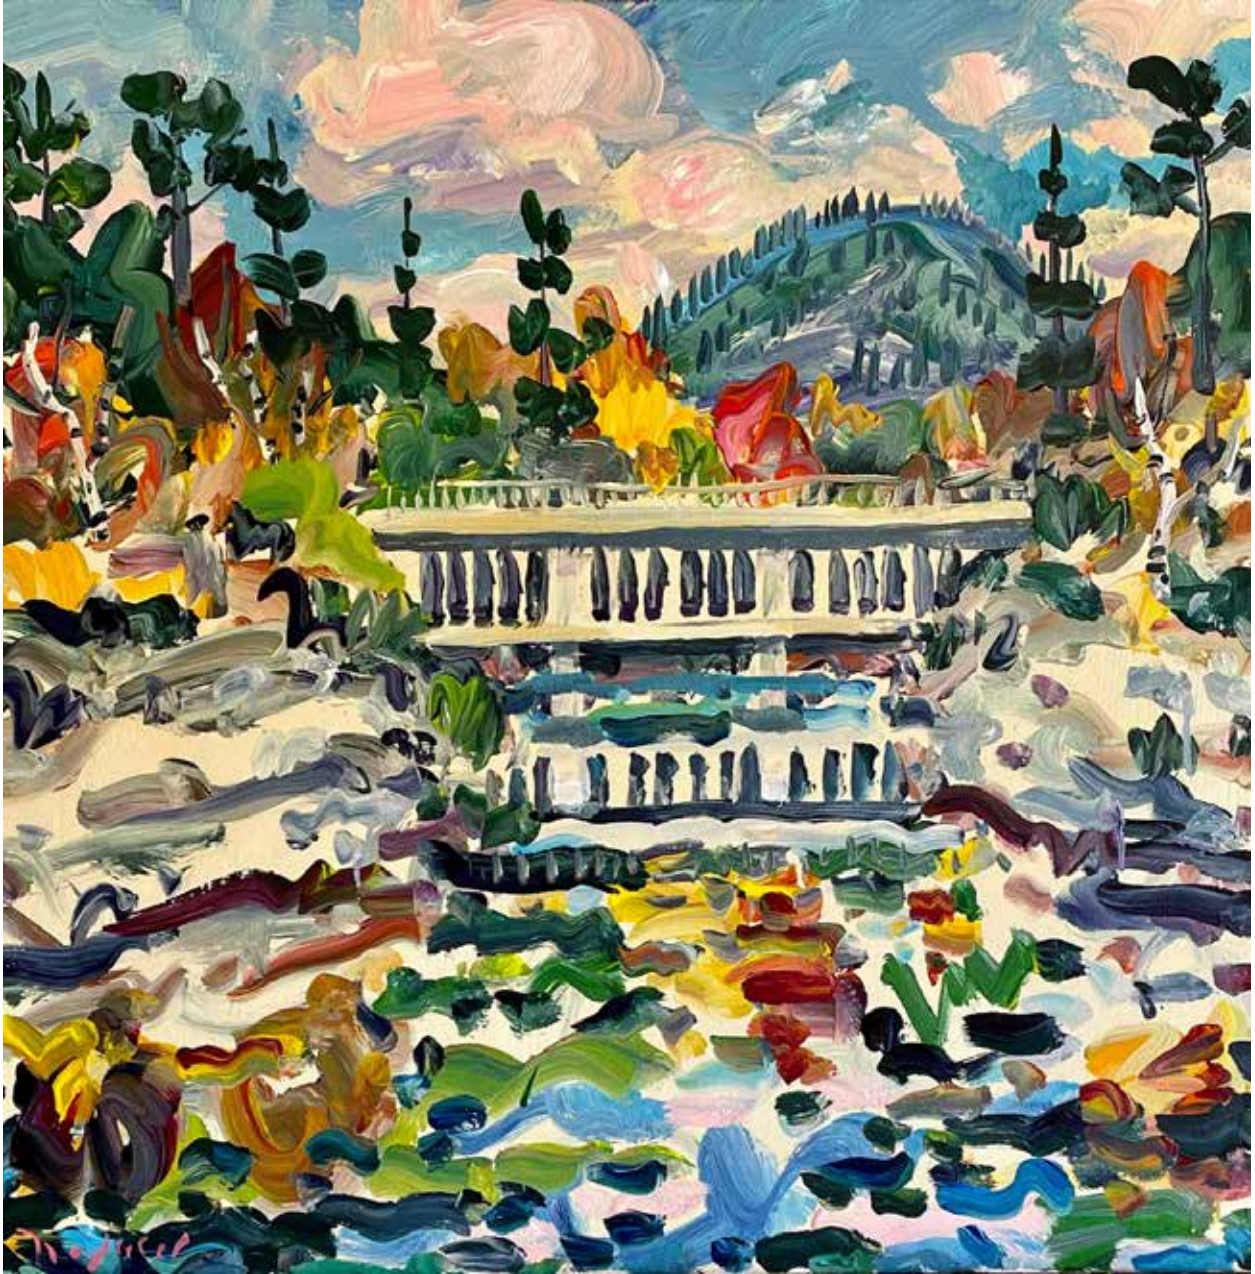

These are paintings forged by memories. I want to strip it down to the core matter. A distillation that keeps me coming back for more.

Bayard Hollins
June 2022

EAST SHORE 2022
acrylic on canvas 18 x 18 inches

COMPASS ISLAND HEADLANDS 2022
acrylic on canvas 30 x 40 inches

SUN AND WATER 2022
acrylic on canvas 12 x 12 inches

ON KNIGHTS POND 2022
acrylic on canvas 18 x 36 inches

ROUGH 2022
acrylic on canvas 18 x 18 inches

DUCKTRAP BRIDGE 2022
acrylic on canvas 30 x 30 inches

STORMY 2022
acrylic on canvas 24 x 24 inches

IN THE ISLANDS 2022
acrylic on canvas 18 x 24 inches

NIGHT FISHING 2022
acrylic on canvas 24 x 30 inches inches