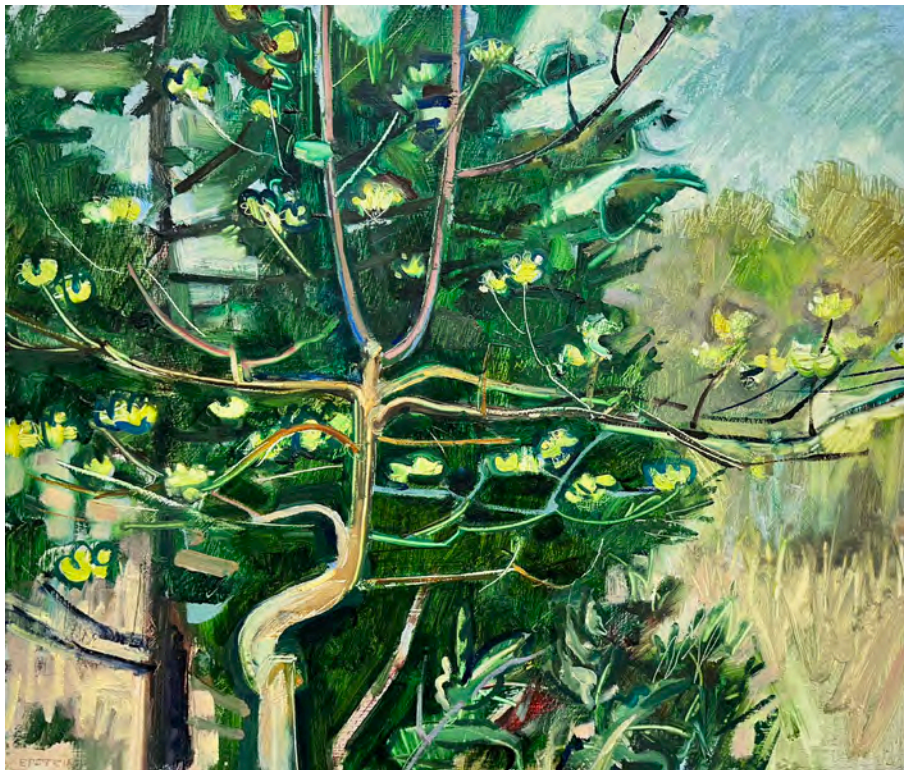

ANCIENT DIPPED POINT  
Anne Alexander

SPRING CULVERT  
Phoebe Bly

SEAL  
Lise Becu

CONTRAIL, AT DAY'S END  
Alan Bray

TWO SHAKER BUILDINGS  
Sam Cady

BEACHED AT MOONRISE  
David Dewey

MONARCH EATING  
Lois Dodd

SASSAFRASS TREE  
Jeff Epstein

STREETLIGHT AT THE EDGE OF THE WOODS  
Melanie Essex

BITS AND PIECES  
Maggie Foskett

DARK WATER  
Nancy Glassman

MAINE FLOWERS  
Valerie Mendelson

MERRY CHRISTMAS  
K. Min

STILL LIFE  
Kayla Mohammadi