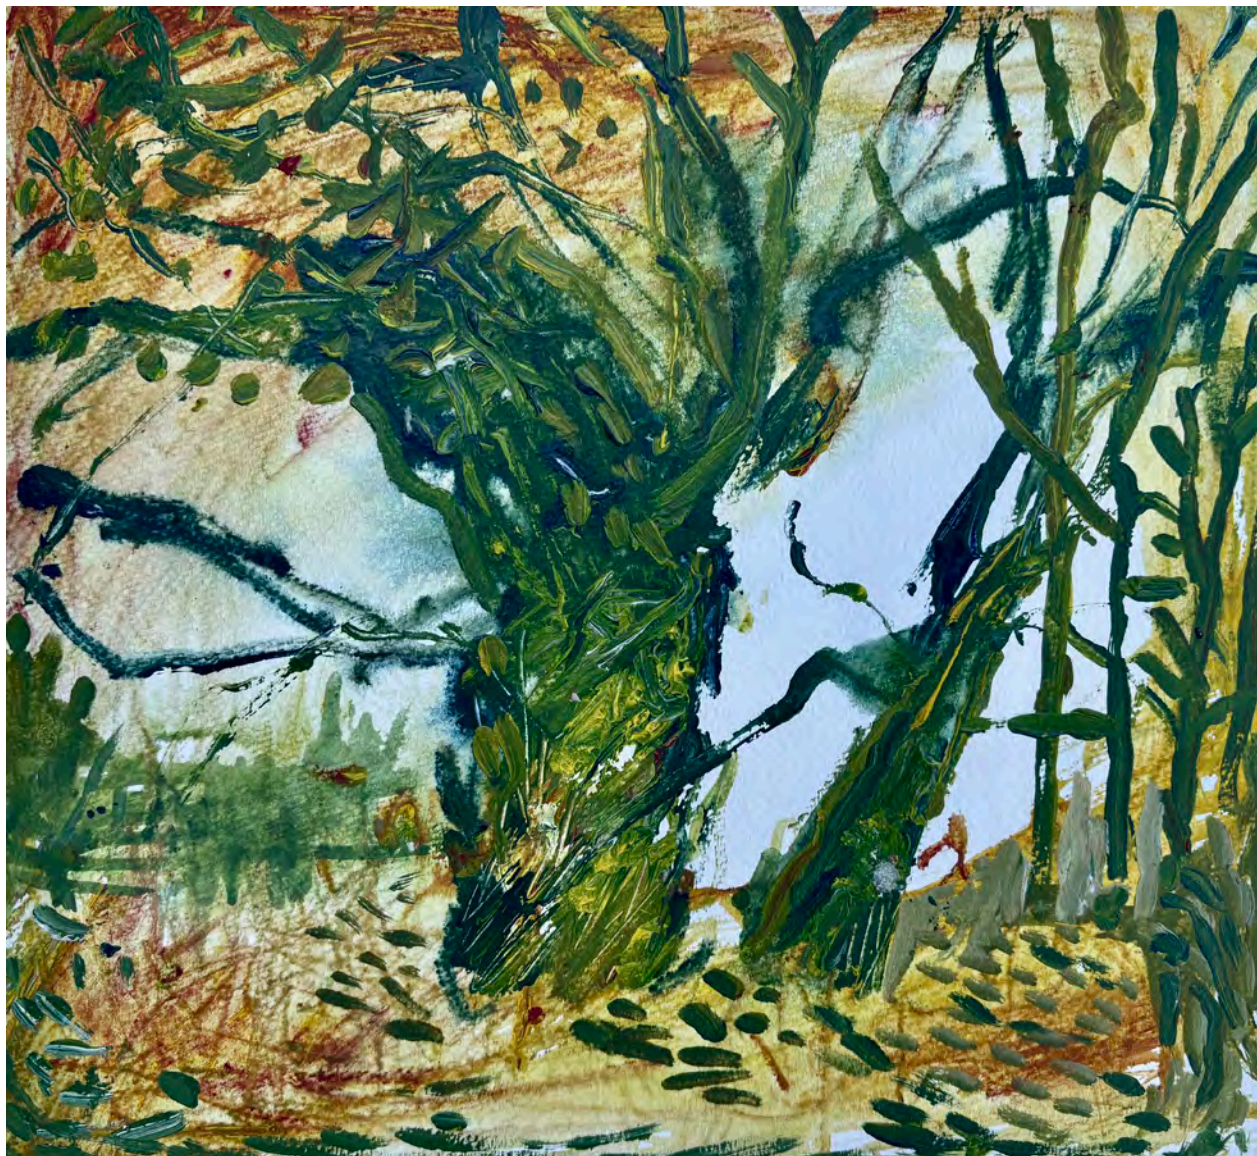

GASCONY CINQ 2026
acrylic and watercolor on paper
15 1/2 x 16 1/8 inches

Anna Dibble