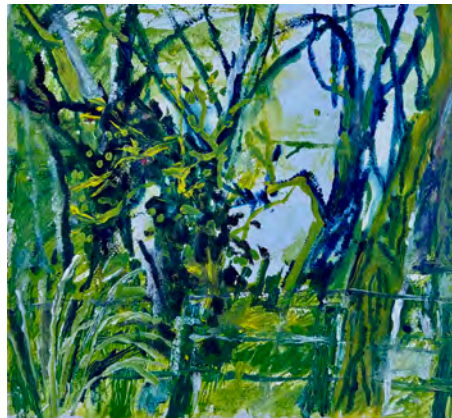

ANNA
DIBBLE